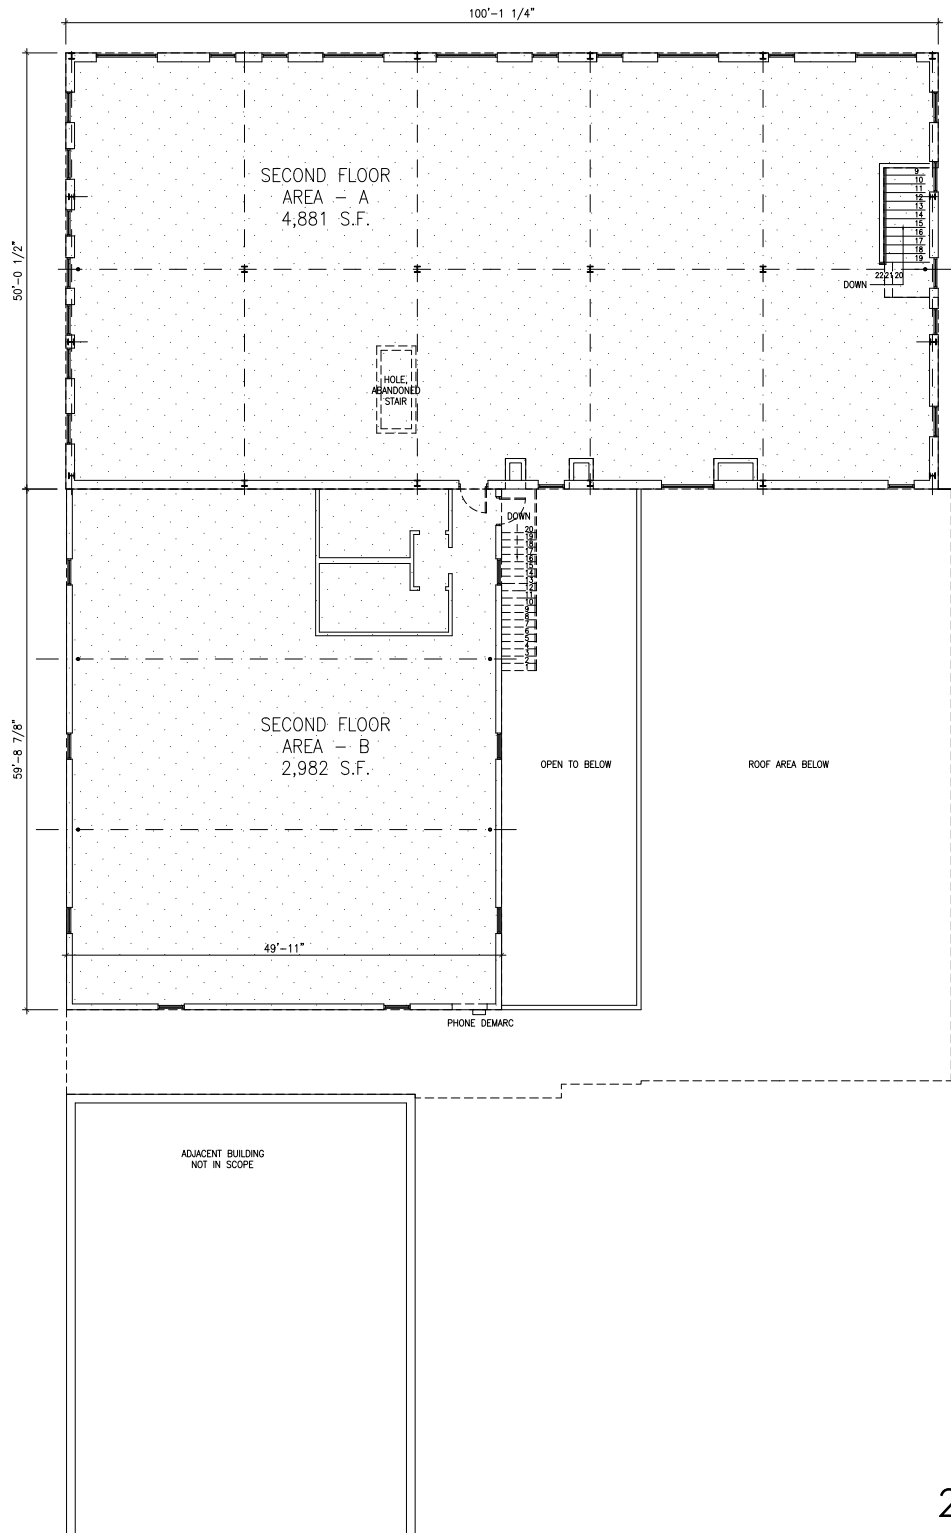

HISTORIC LOWER WASHINGTON CORRIDOR BUILDING FOR LEASE

WASHINGTON AVE. & WHITE ST. | HOUSTON, TX

2ND FLOOR PLAN